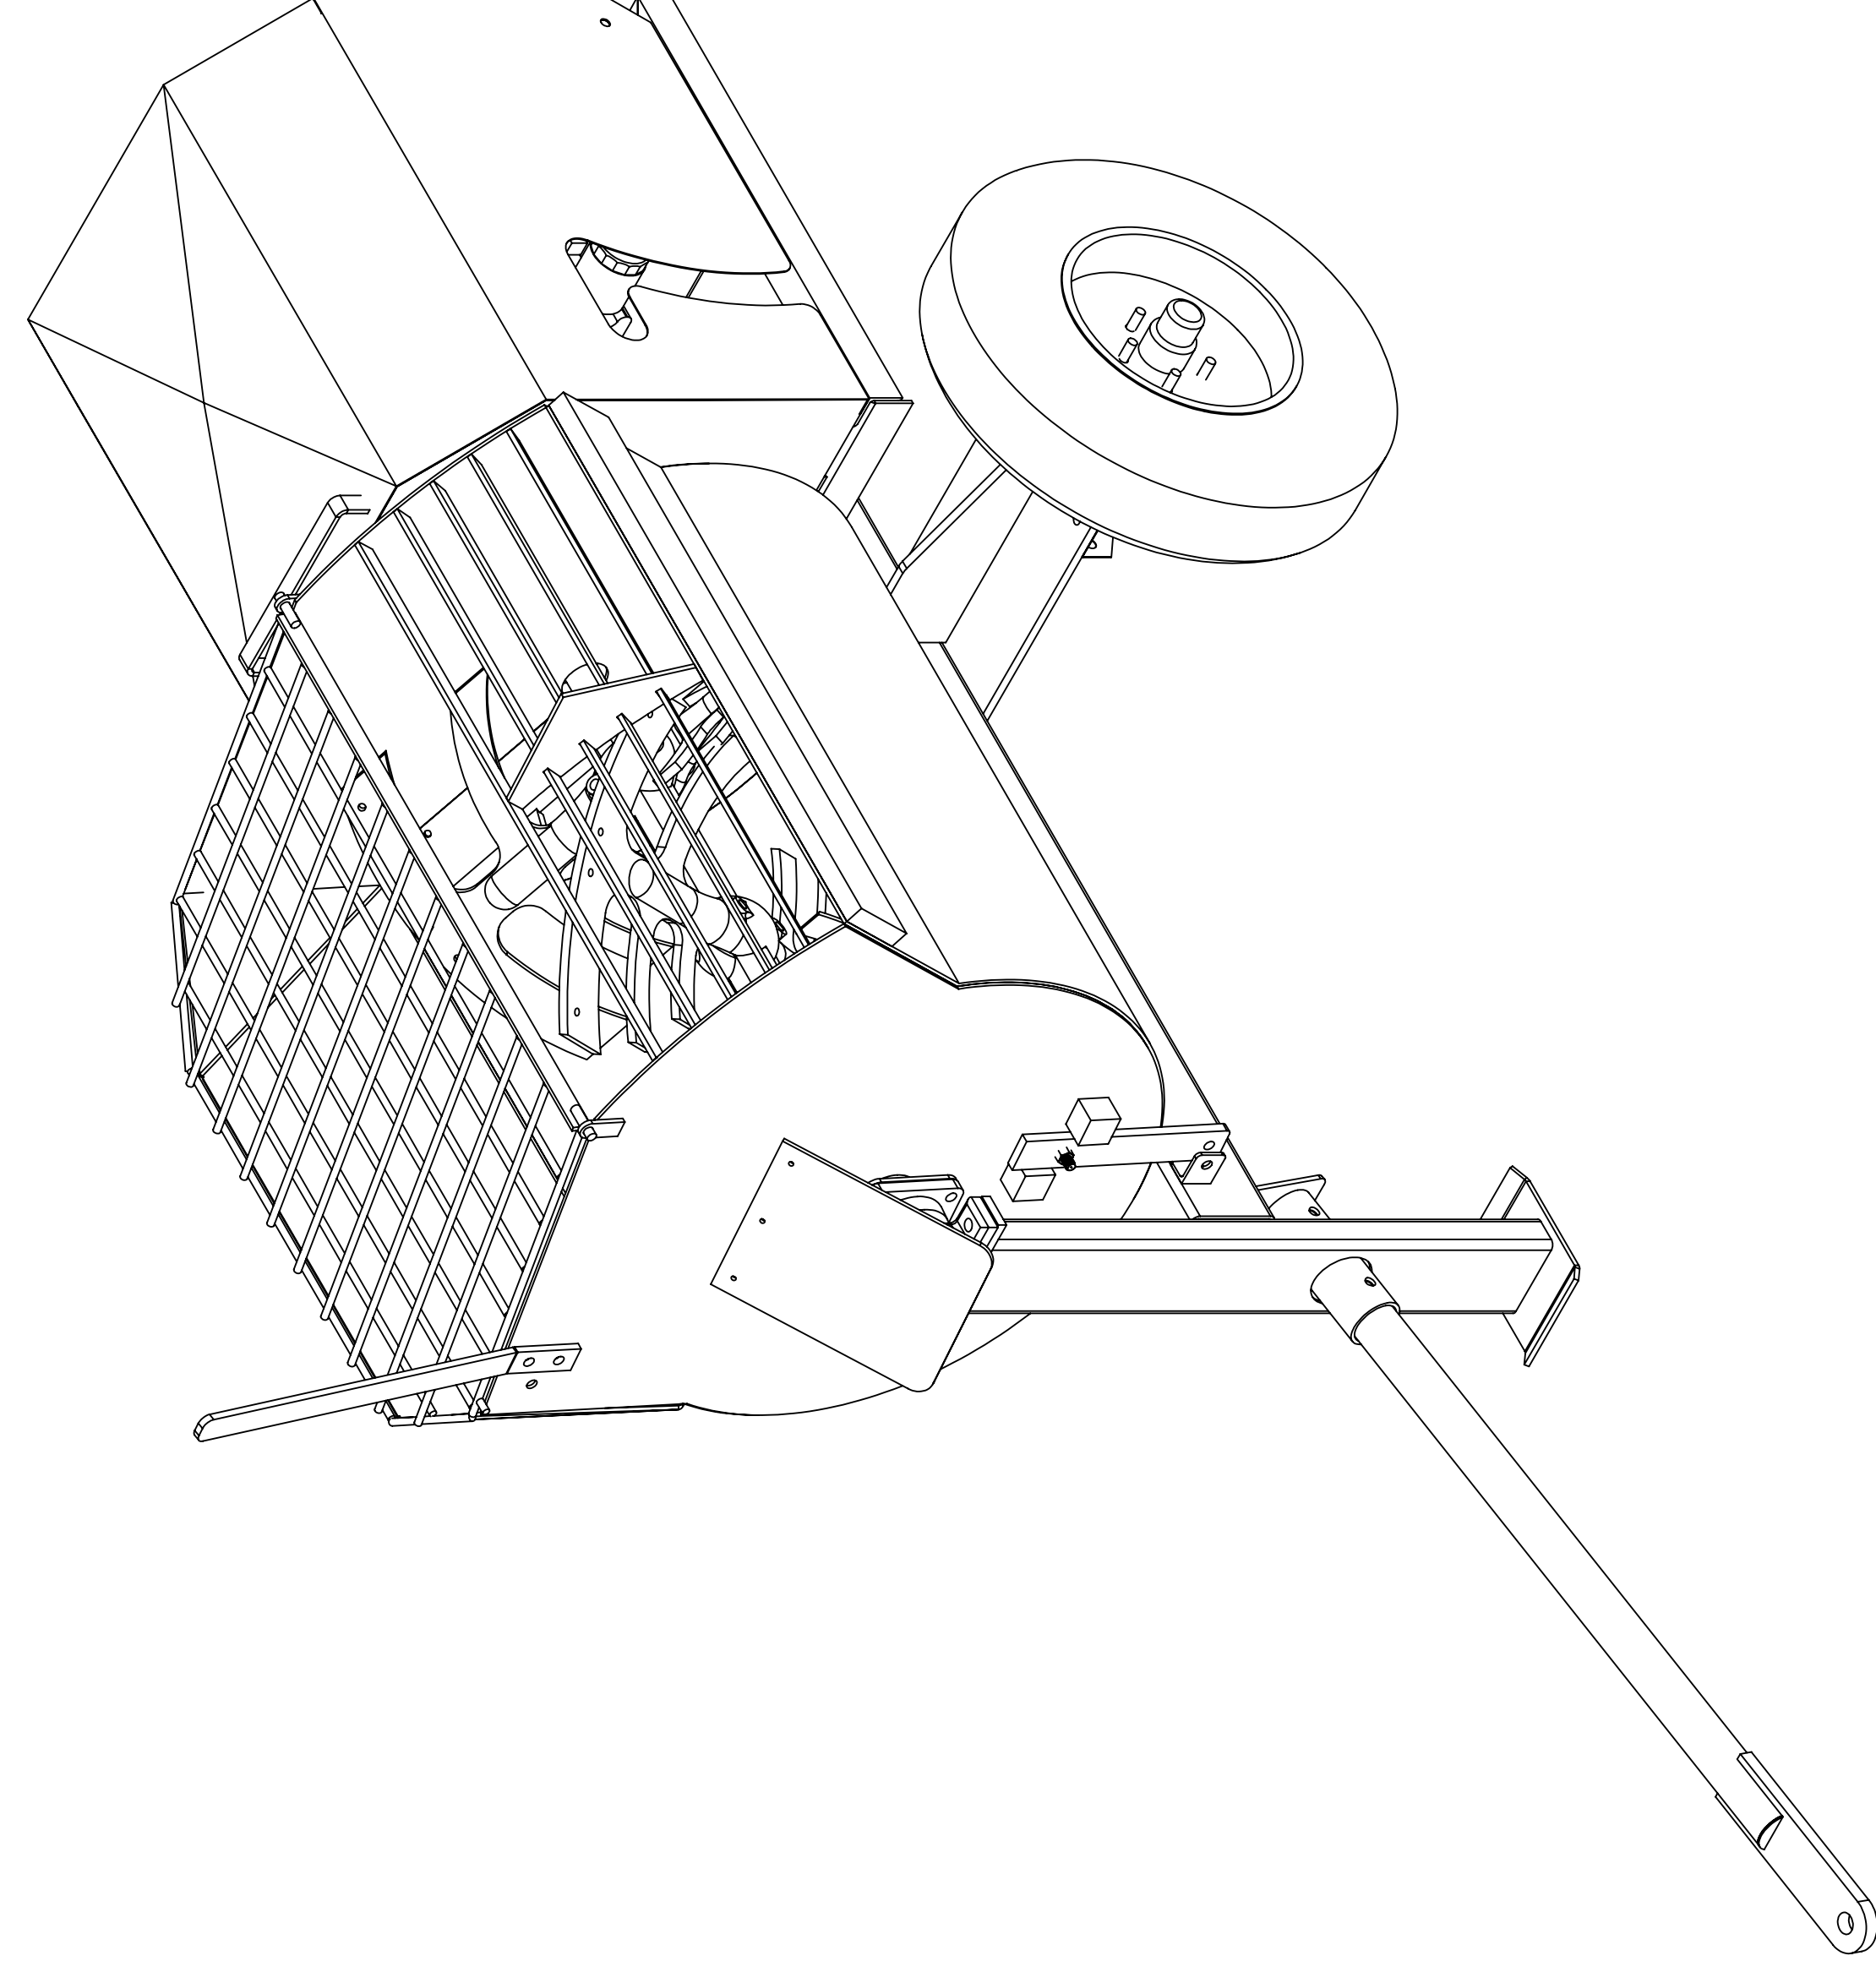

912 Powermix RHD Tag-A-Long Assembly

Parts Listing

ITEM NO.	DESCRIPTION	PART NUMBER	QTY.
1	Excalibur Mixer Assembly	SEE DETAIL	1
2	Rubber Bearing Guard	100572-A	2
3	Bearing Pillowblock 1-5/8"	100532	2
4	Frame Tag-A-Long 912 (GB)	100578	1
5	Axle 2000LB 48"(Torsion)	100647	1
6	14" Wheel and Tire Assembly	404102	2
7	Hood, 912 Powermix (GB)	100555	1
8	13 HP Motor and Gearbox Assembly	SEE DETAIL	1
9	Gearbox Coupler 912	100575	1
10	Tongue, Powermix	100553	1

912 POWERMIXER TAG-A-LONG

ITEM NO.	DESCRIPTION	PART NUMBER	QTY.
1	Grate, Safety, Mobile	100540	1
2	Bowl Powermix W/S. Grate Mobile	100539	1
3	Handle, Powermix Pump	100537	1
4	Bearing Flange 1-5/8"	100533	2
5	Latch, Powermix	100534	1
6	Paddle Arm Right	100546	2
7	Paddle Arm Left	100541	2
8	Shaft Powermix	100507	1
9	Paddle Arm,Left-Side/Wipe	100542	1
10	Paddle Arm,Right-Side/Wipe	100545	1

MIXER ASSEMBLY

ITEM NO.	DESCRIPTION	PART NUMBER	QTY.
1	7/16" Hex Nut N.C.	300151	4
2	7/16" x 2" B7-Stud N.C.	300185	4
3	7/16" Lock Washer	300158	4
4	Gearbox 912 Mixer	100573	1
5	Shifter Shaft	100583	1
6	Gearbox Yoke 912 Powermix	100574	1
7	Rockford Clutch	100603	1
8	3/8" x 1-1/4 S/C Screw (Kohler)	300112	4
9	Adapter Plate Assy. (Kohler)	100646	1
10	Seal, Adapter (Kohler)	100652	1
11	Bearing (Kohler)	100650	1
12	Key (Kohler)	100649	1
13	Sleeve (Kohler)	100648	1
14	Kohler CH14-T 14HP R(Powermix)	215414	1
15	Gearbox Clutch Lever 912	100576	1
16	3/8" x 1-3/4 Cap Screw NC	300124	1