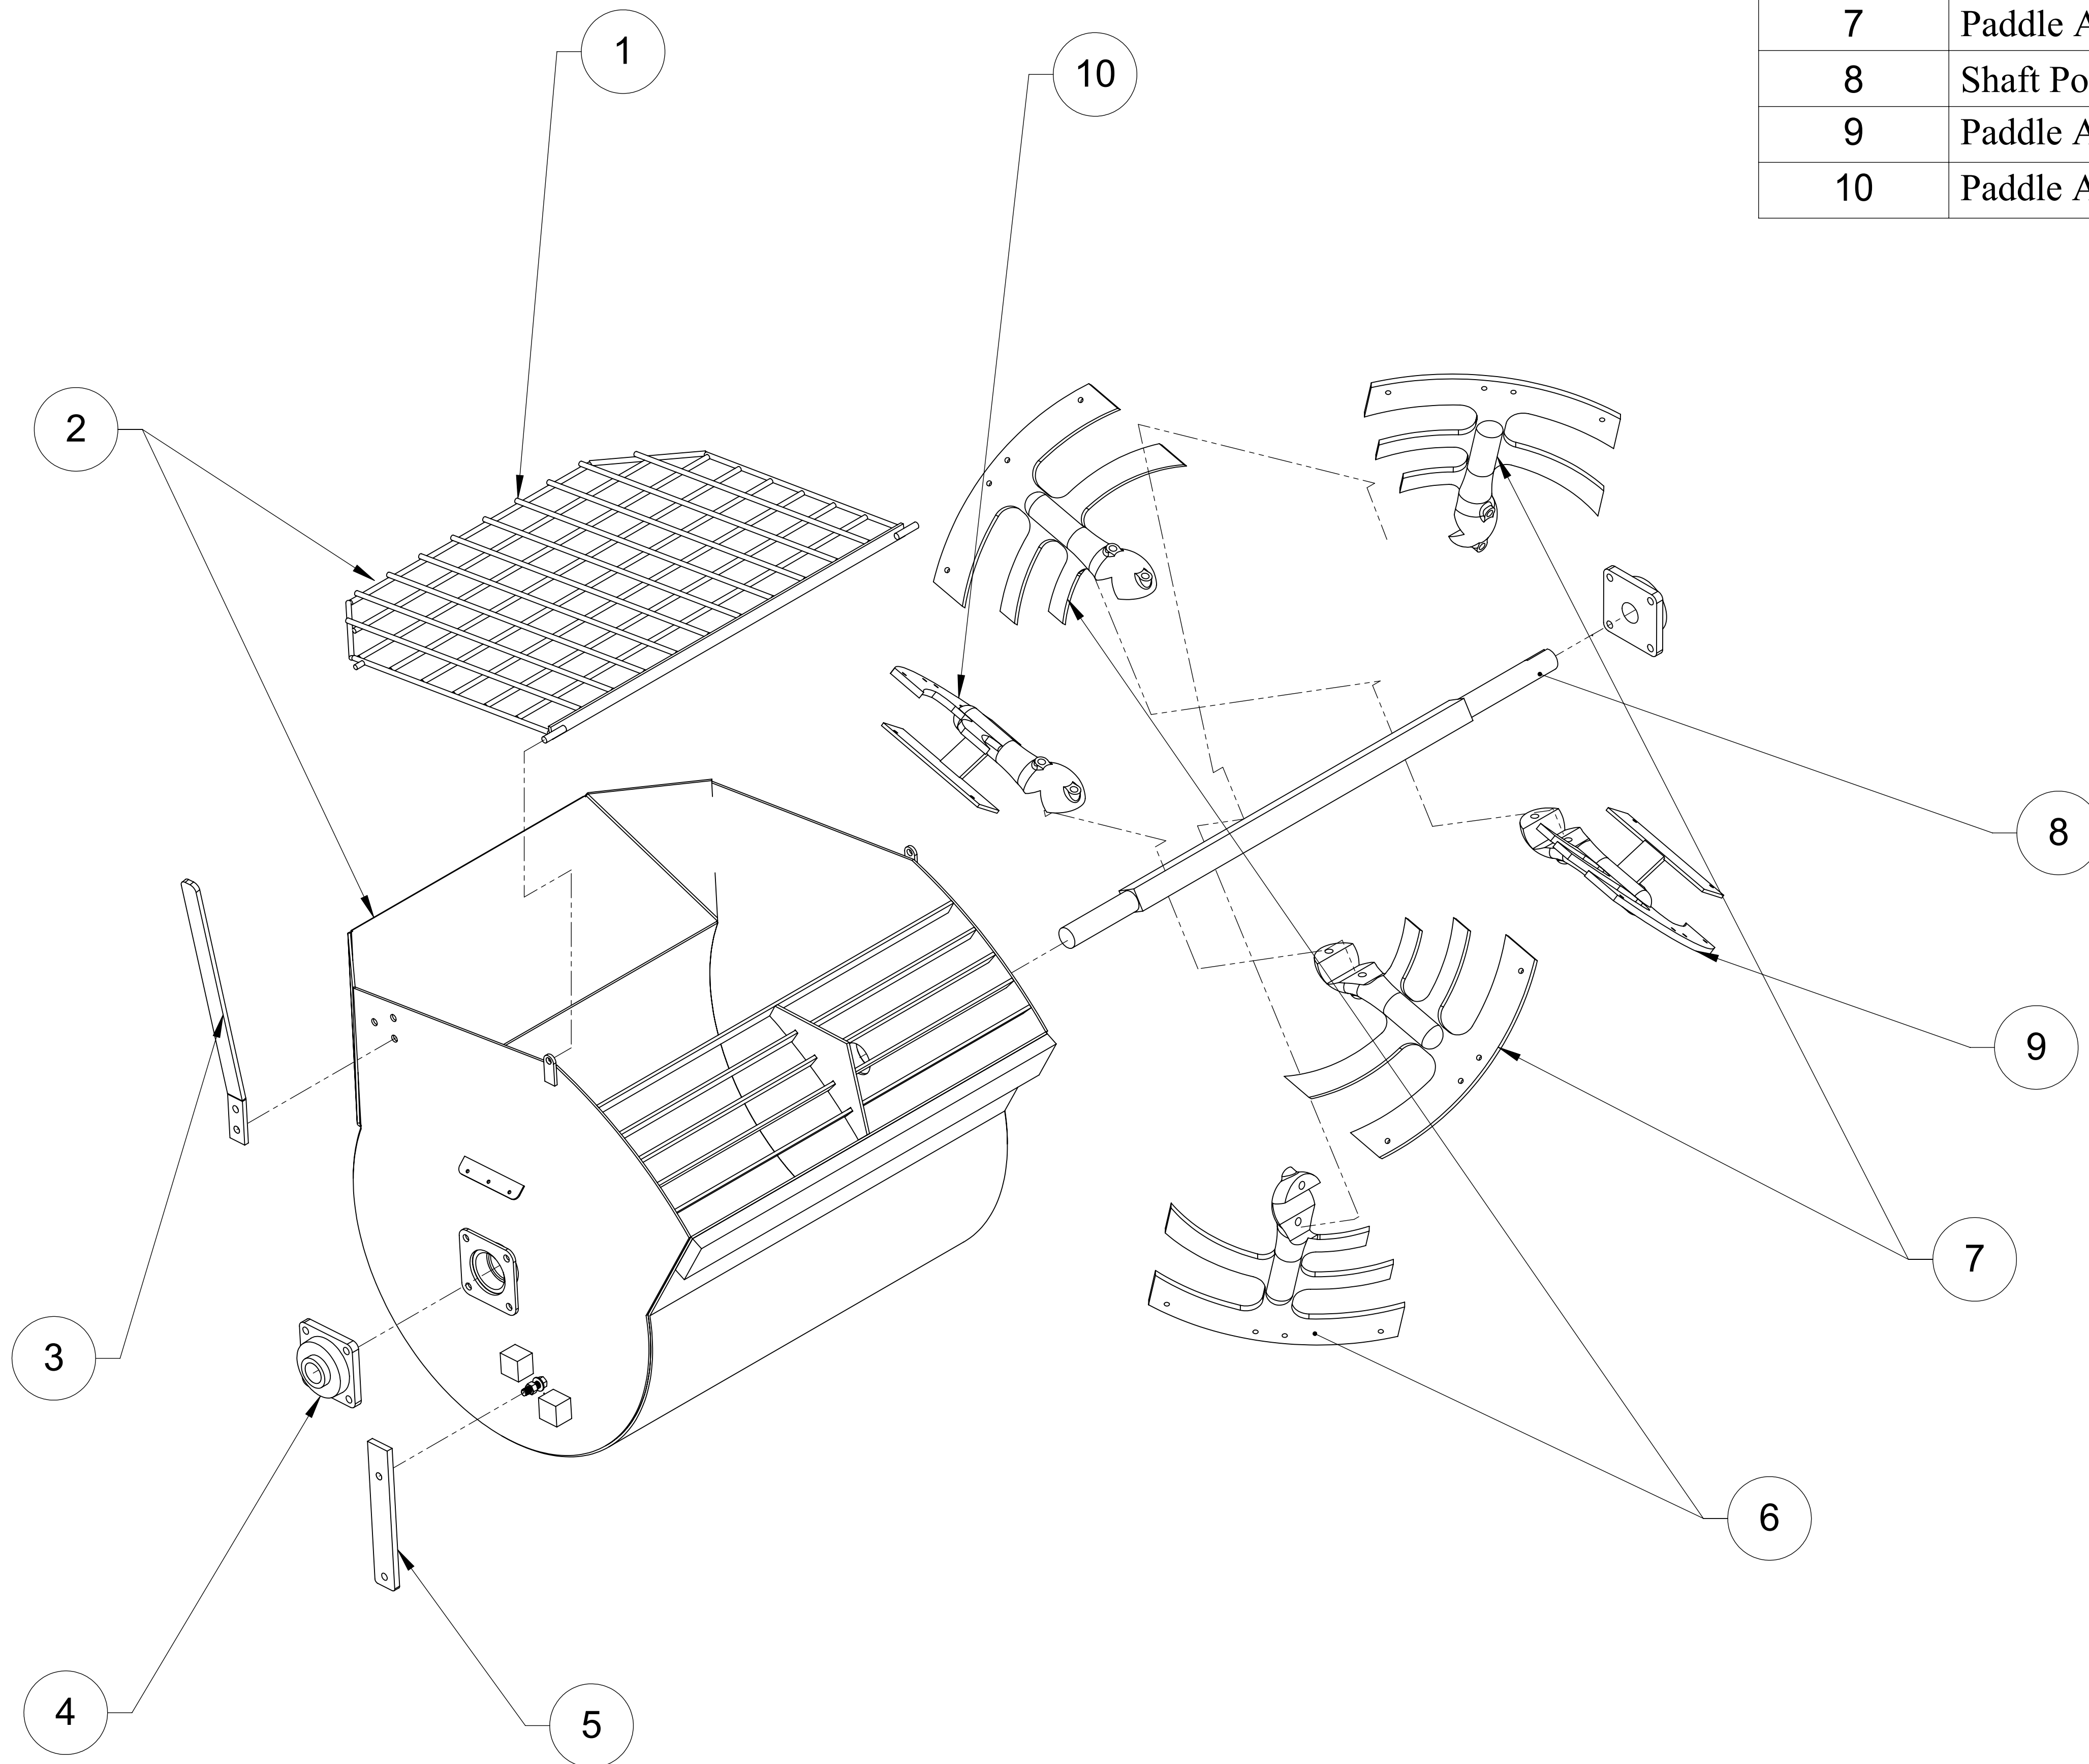

912 Powermix RHD Tag-A-Long Assembly

Parts Listing

ITEM NO.	DESCRIPTION	PART NUMBER	QTY.
1	Excalibur Mixer Assembly	SEE DETAIL	1
2	Rubber Bearing Guard	100572-A	2
3	Bearing Pillowblock 1-5/8"	100532	2
4	Frame Tag-A-Long 912 (GB)	100578	1
5	Axle 2000LB 48"(Torsion)	100647	1
6	14" Wheel and Tire Assembly	404102	2
7	Hood, 912 Powermix (GB)	100555	1
8	13 HP Motor and Gearbox Assembly	SEE DETAIL	1
9	Gearbox Coupler 912	100575	1
10	Tongue, Powermix	100553	1

912 POWERMIXER TAG-A-LONG

ITEM NO.	DESCRIPTION	PART NUMBER	QTY.
1	Grate, Safety, Mobile	100540	1
2	Bowl Powermix W/S. Grate Mobile	100539	1
3	Handle, Powermix Pump	100537	1
4	Bearing Flange 1-5/8"	100533	2
5	Latch, Powermix	100534	1
6	Paddle Arm Right	100546	2
7	Paddle Arm Left	100541	2
8	Shaft Powermix	100507	1
9	Paddle Arm,Left-Side/Wipe	100542	1
10	Paddle Arm,Right-Side/Wipe	100545	1

MIXER ASSEMBLY

ITEM NO.	DESCRIPTION	PART NUMBER	QTY.
1	7/16" Hex Nut N.C.	300151	4
2	7/16" x 2" B7-Stud N.C.	300185	4
3	7/16" Lock Washer	300158	4
4	Gearbox 912 Mixer	100573	1
5	Shifter Shaft	100583	1
6	Gearbox Yoke 912 Powermix	100574	1
7	Rockford Clutch	100603	1
8	3/8" x 1-1/4 S/C Screw (Kohler)	300112	4
9	Adapter Plate Assy. (Kohler)	100646	1
10	Seal, Adapter (Kohler)	100652	1
11	Bearing (Kohler)	100650	1
12	Key (Kohler)	100649	1
13	Sleeve (Kohler)	100648	1
14	Kohler CH14-T 14HP R(Powermix)	215414	1
15	Gearbox Clutch Lever 912	100576	1
16	3/8" x 1-3/4 Cap Screw NC	300124	1

14 HP Motor and Gearbox Assembly