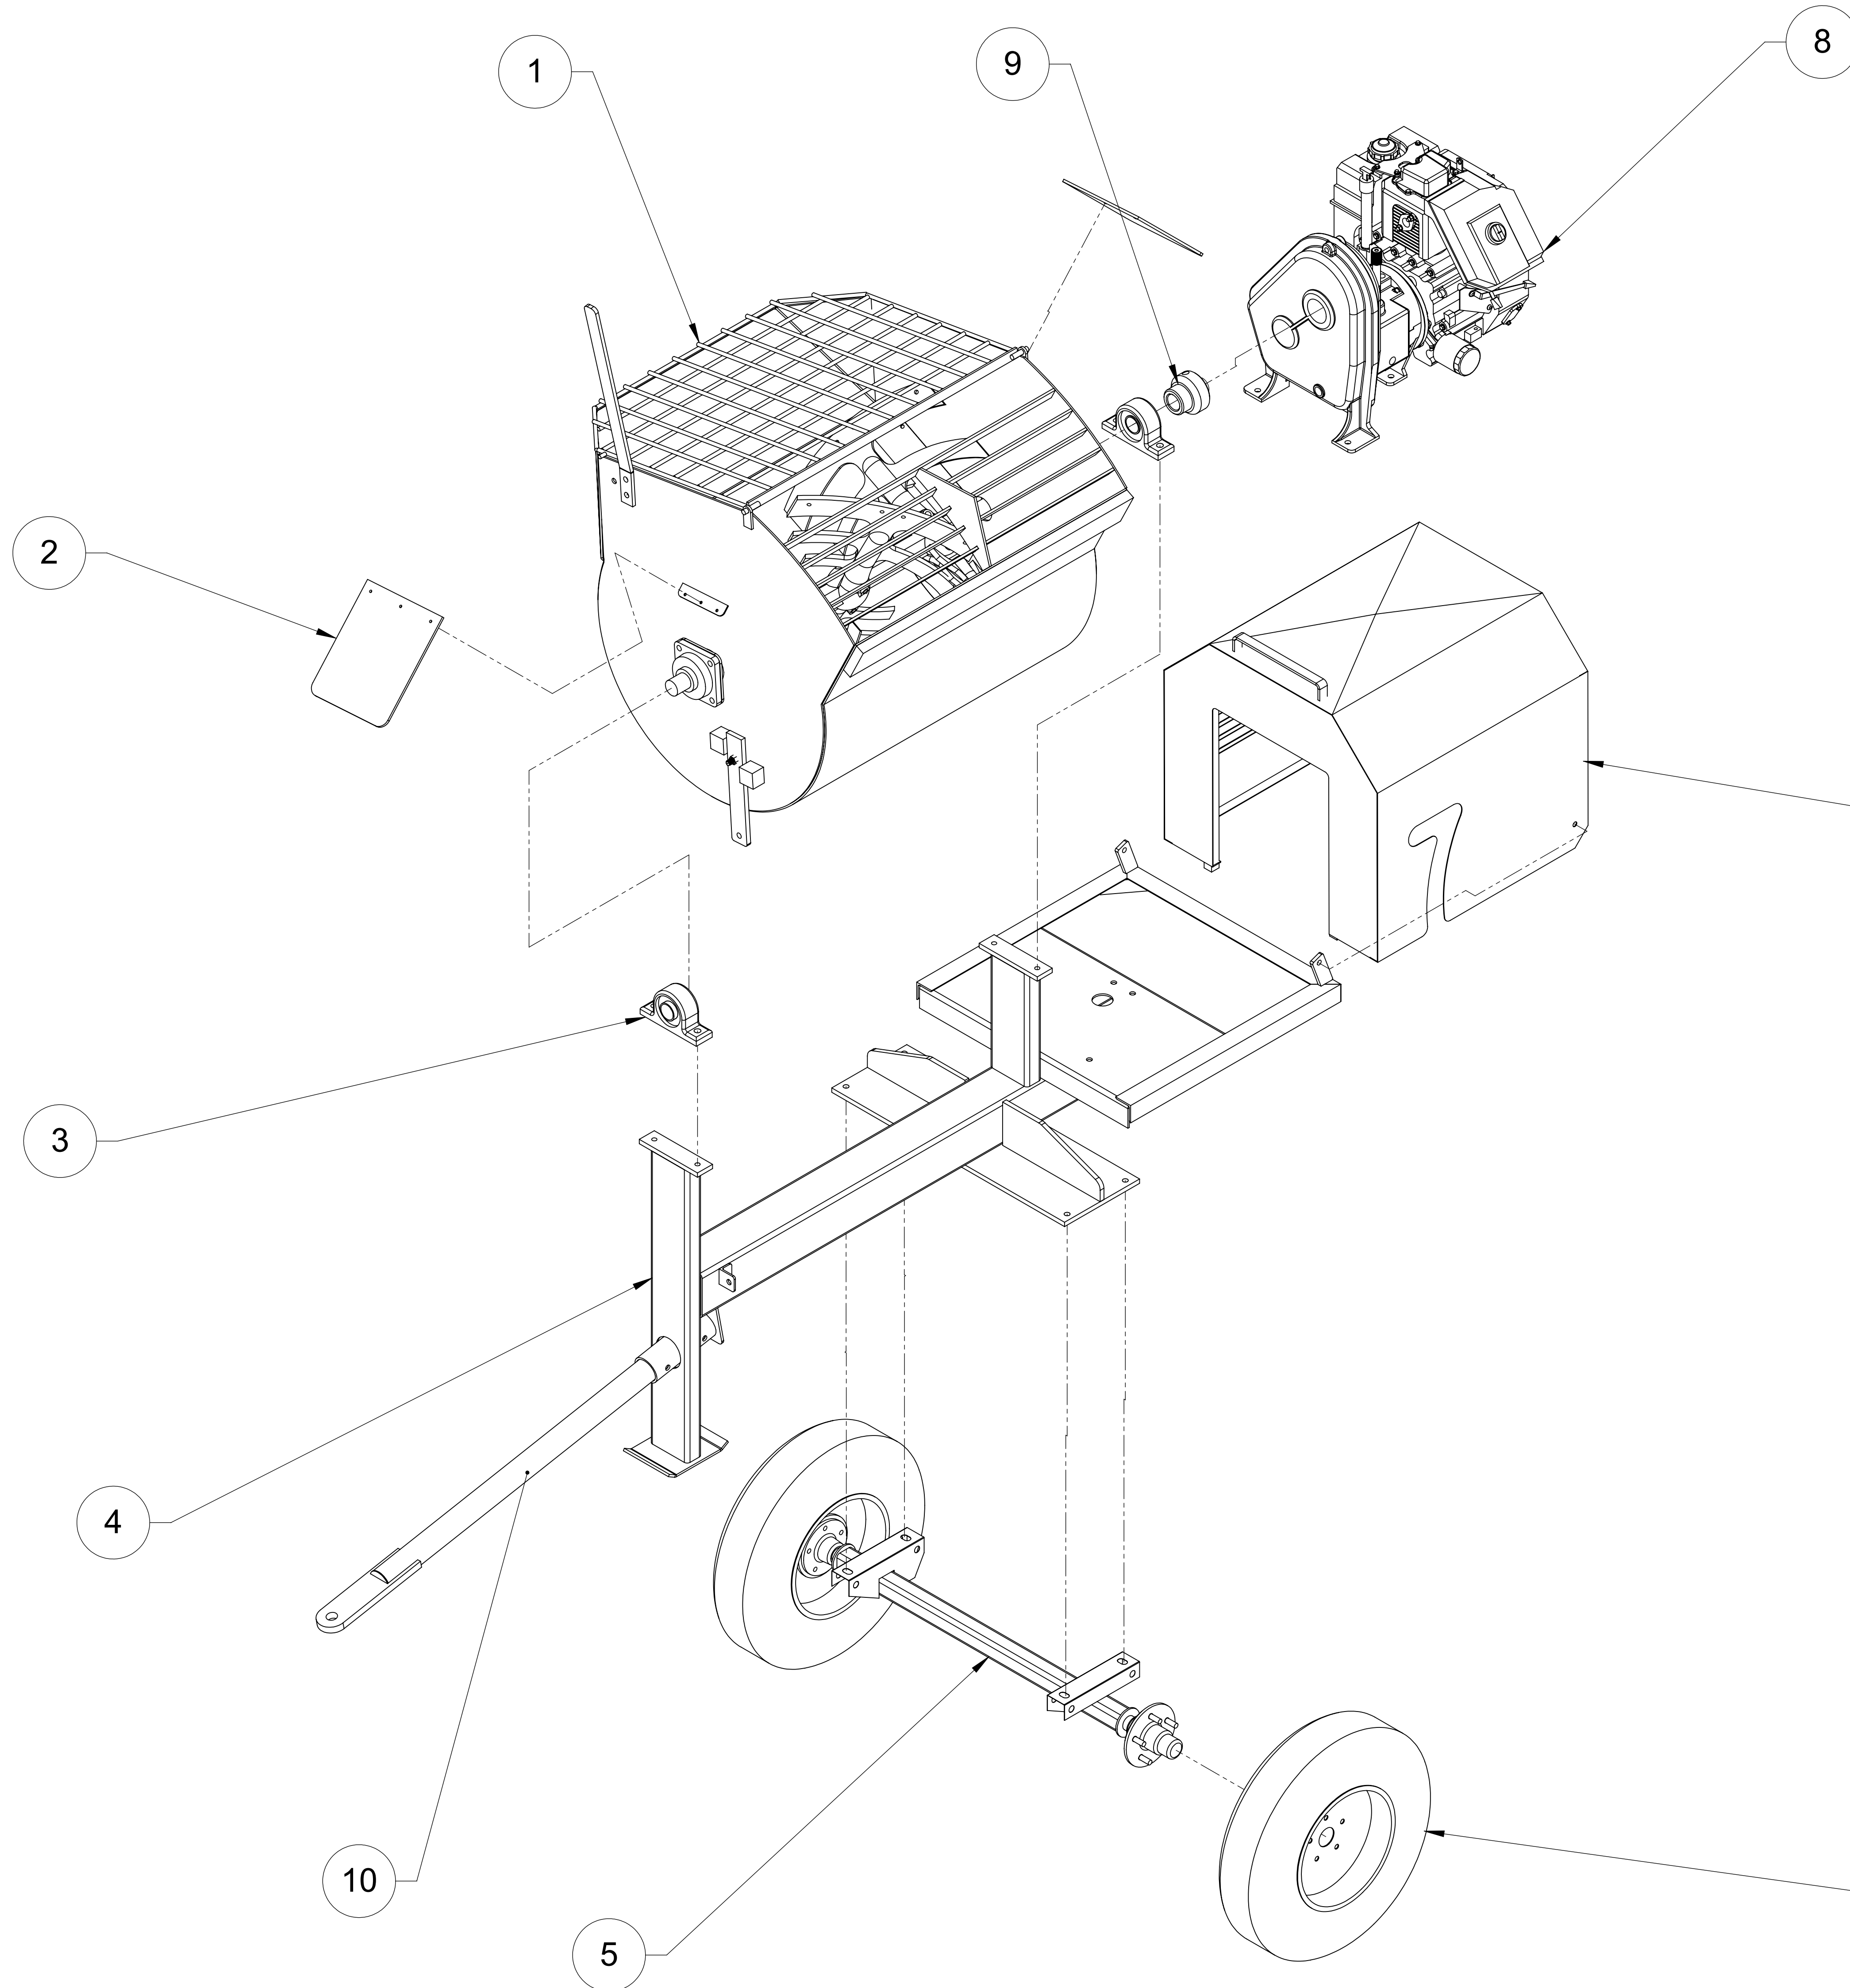

912 Powermix RHD Tag-A-Long Assembly

Parts Listing

ITEM NO.	DESCRIPTION	PART NUMBER	QTY.
1	Excalibur Mixer Assembly	SEE DETAIL	1
2	Rubber Bearing Guard	100572-A	2
3	Bearing Pillowblock 1-5/8"	100532	2
4	Frame Tag-A-Long 912 (GB)	100578	1
5	Axle 2000LB 48"(Torsion)	100647	1
6	14" Wheel and Tire Assembly	404102	2
7	Hood, 912 Powermix (GB)	100555	1
8	13 HP Motor and Gearbox Assembly	SEE DETAIL	1
9	Gearbox Coupler 912	100575	1
10	Tongue, Powermix	100553	1

912 POWERMIXER TAG-A-LONG

ITEM NO.	DESCRIPTION	PART NUMBER	QTY.
1	Grate, Safety, Mobile	100540	1
2	Bowl Powermix W/S. Grate Mobile	100539	1
3	Handle, Powermix Pump	100537	1
4	Bearing Flange 1-5/8"	100533	2
5	Latch, Powermix	100534	1
6	Paddle Arm Right	100546	2
7	Paddle Arm Left	100541	2
8	Shaft Powermix	100507	1
9	Paddle Arm,Left-Side/Wipe	100542	1
10	Paddle Arm,Right-Side/Wipe	100545	1

MIXER ASSEMBLY

ITEM NO.	DESCRIPTION	PART NUMBER	QTY.
1	7/16" Hex Nut N.C.	300151	4
2	7/16" x 2" B7-Stud N.C.	300185	4
3	7/16" Lock Washer	300158	4
4	Gearbox 912 Mixer	100573	1
5	Shifter Shaft	100583	1
6	Gearbox Yoke 912 Powermix	100574	1
7	Rockford Clutch	100603	1
8	3/8" x 1-1/4 S/C Screw (Kohler)	300112	4
9	Adapter Plate Assy. (Kohler)	100646	1
10	Seal, Adapter (Kohler)	100652	1
11	Bearing (Kohler)	100650	1
12	Key (Kohler)	100649	1
13	Sleeve (Kohler)	100648	1
14	Kohler CH14-T 14HP R(Powermix)	215414	1
15	Gearbox Clutch Lever 912	100576	1
16	3/8" x 1-3/4 Cap Screw NC	300124	1

14 HP Motor and Gearbox Assembly